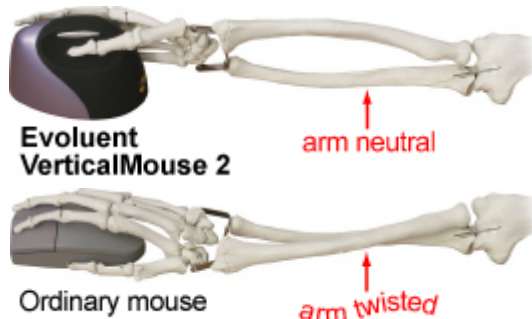

The **Evolent™ VerticalMouse™ 2** has a patented new shape that supports your hand in a relaxed handshake position and eliminates arm twisting. Once you experience the superior comfort, you will never go back to ordinary mice.

Left View

Top View

Right View

Right hand model shown. Left hand model available.

**Eliminates Arm Twisting**

The patented shape supports your hand in a relaxed handshake position that eliminates forearm twisting. You will quickly become accustomed to the improved comfort.

An ordinary horizontal mouse requires your forearm to twist away from its natural position.

**No Retraining**

The grip is the same as an ordinary mouse, just turned sideways, and the buttons are operated by the same fingers. There is virtually no retraining necessary.

The mouse does not move sideways when clicking with normal force. Pointer control is as accurate as any other good mouse.

**Reduces Hand Movements**

1200 dpi true optical resolution sensor reduces hand movements. Great for games. (Other mice have 800 dpi)